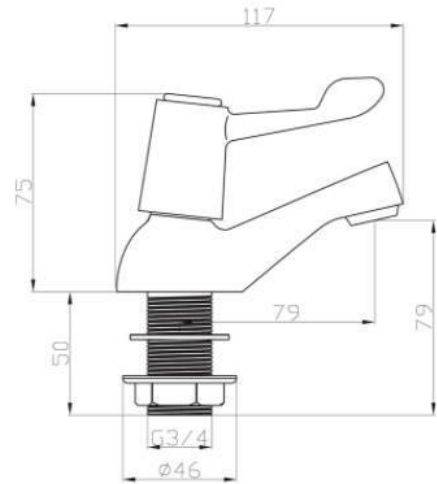

Product Specification

- + Basin tap 1/2 inch (15mm) thread
- + Bath tap 3/4 inch (22mm) thread
- + Basin and bath tap have ceramic cartridges
- + Basin and bath tap have 0.2 bar minimum working pressure

BEAUTIFUL BATHROOMS

by **AKW**

Lever Handle Basin & Bath Taps

Dimensions:

AKW Lever wash basin taps

AKW Lever bath taps