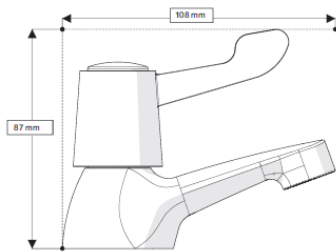

Features & Benefits

- + Quarter turn pair of small domestic lever taps
- + Quality design with smooth operation for ease of use
- + Quick and simple to install
- + Red/blue temperature indicator rings ensure user is aware of the expected water temperature
- + Lever paddle handle is easier to operate by hand, closed fist, arm or elbow, and is ideal for those with limited dexterity
- + Stylish chrome finish is easy to clean and complements a variety of bathroom suites

Product Specification

- + Basin tap 1/2 inch (15mm) thread
- + Bath tap 3/4 inch (22mm) thread
- + Basin and bath tap have ceramic cartridges
- + Basin and bath tap have 0.2 bar minimum working pressure

BEAUTIFUL BATHROOMS

by **AKW**

Lever Handle Basin & Bath Taps

Dimensions:

AKW Lever wash basin taps

AKW Lever bath taps