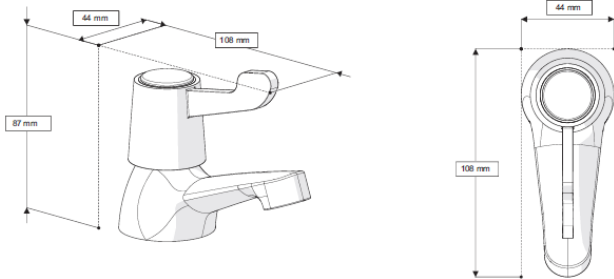

Product Specification

- + Basin tap 1/2 inch (15mm) thread
- + Bath tap 3/4 inch (22mm) thread
- + Basin and bath tap have ceramic cartridges
- + Basin and bath tap have 0.2 bar minimum working pressure

BEAUTIFUL BATHROOMS

by **AKW**

Lever Handle Basin & Bath Taps

Dimensions:

AKW Lever wash basin taps

AKW Lever bath taps